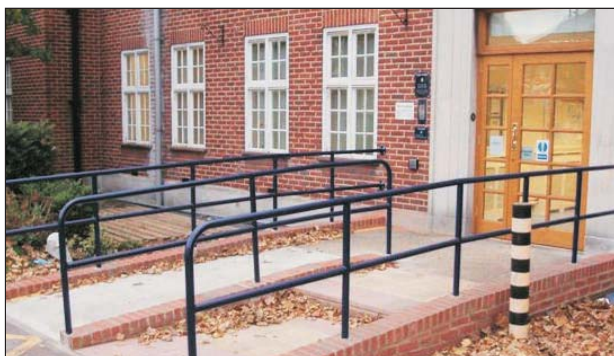

CG Interiors

thinking of
DDA Works?

email: sales@cg-group.co.uk Tel: 0845 873 8833

■ Hampshire Police Station DDA Low Level Reception Desk

■ Billericay Police Station DDA Entrance Access

■ Atherfield House & Redbridge Park DDA Low level access facilities

outperformance
as standard